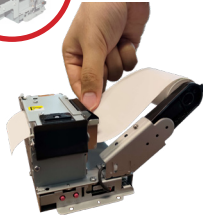

Dual Interface Support

Serial Interface

Mini-USB interface

Auto Paper Loading Function

Adjustable Paper Holder

Vertical Orientation Available

SK1-311 Specifications

Printer Model	SK1-311	
Printer Method	Direct Thermal Line Printing	
Emulation	StarPRNT & ESC/POS	
Print Speed	Max. 250 mm/second	
Resolution	203 dpi (8 dot/mm)	
Print Width	80mm / 72mm / 56mm / 54mm	
Paper Specifications	Type	Thermal Paper Roll
	Paper Width	83mm / 80mm / 60mm / 58mm
	Roll Diameter	Max. Ø 120mm (254mm with option)
	Thickness	59 ~ 150 µm
Auto-Cutter	Partial cut (Leave center point) / Full cut	
Connectivity	<ul style="list-style-type: none"> Mini-USB x 1 Serial (RS-232c) x 1 	
Power Supply	DC Power supply DC 24V ± 5% / TYP 2.7A	
Dimensions	127 x 145.5 x 85.4 mm (W x D x H)	
Weight	Approx. 0.63 kg (without paper roll)	
Barcode Supported	1D : UPC-A/E, JAN13/8, CODE39, CODE93, ITF, CODABAR, CODE128, GS1 Databar Omni-directional, Truncated, Limited, Stacked, Stacked Omni-directional	
	2D : QR Code, MaxiCode, PDF417, Data Matrix	
Reliability	Print Head : 150 Kilometer	
	Auto Cutter : 2 million cuts	