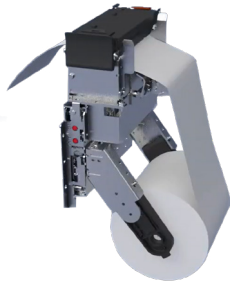

All SK1-311 models come with Serial RS-232C and Mini-USB interfaces which integrate with many commonly used kiosk solutions.

Fast Printing Speed

Star SK1 Series come with 250 mm/sec print speed with high quality printing

Dual Interface Support

Serial Interface

Mini-USB interface

Auto Paper Loading Function

Adjustable Paper Holder

Vertical Orientation Available

SK1-311 Specifications

Printer Model	SK1-311	
Printer Method	Direct Thermal Line Printing	
Emulation	StarPRNT & ESC/POS	
Print Speed	Max. 250 mm/second	
Resolution	203 dpi (8 dot/mm)	
Print Width	80mm / 72mm / 56mm / 54mm	
Paper Specifications	Type	Thermal Paper Roll
	Paper Width	83mm / 80mm / 60mm / 58mm
	Roll Diameter	Max. Ø 120mm (254mm with option)
	Thickness	59 ~ 150 µm
Auto-Cutter	Partial cut (Leave center point) / Full cut	
Connectivity	<ul style="list-style-type: none"> Mini-USB x 1 Serial (RS-232c) x 1 	
Power Supply	DC Power supply DC 24V ± 5% / TYP 2.7A	
Dimensions	127 x 145.5 x 85.4 mm (W x D x H)	
Weight	Approx. 0.63 kg (without paper roll)	
Barcode Supported	1D : UPC-A/E, JAN13/8, CODE39, CODE93, ITF, CODABAR, CODE128, GS1 Databar Omni-directional, Truncated, Limited, Stacked, Stacked Omni-directional	
	2D : QR Code, MaxiCode, PDF417, Data Matrix	
Reliability	Print Head : 150 Kilometer	
	Auto Cutter : 2 million cuts	

SK1-311 Option List

With / Without LED

Bezel

With / Without LED

Presenter

Large Paper Holder HL1

Large Paper Holder HL2

Large Paper Holder HL3