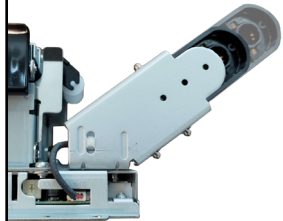

Dual Interface Support

Serial Interface

Mini-USB interface

Auto Paper Loading Function

Adjustable Paper Holder

Vertical Orientation Available

SK1-311 Specifications

Printer Model	SK1-311	
Printer Method	Direct Thermal Line Printing	
Emulation	StarPRNT & ESC/POS	
Print Speed	Max. 250 mm/second	
Resolution	203 dpi (8 dot/mm)	
Print Width	80mm / 72mm / 56mm / 54mm	
Paper Specifications	Type	Thermal Paper Roll
	Paper Width	83mm / 80mm / 60mm / 58mm
	Roll Diameter	Max. Ø 120mm (254mm with option)
	Thickness	59 ~ 150 µm
Auto-Cutter	Partial cut (Leave center point) / Full cut	
Connectivity	<ul style="list-style-type: none"> Mini-USB x 1 Serial (RS-232c) x 1 	
Power Supply	DC Power supply DC 24V ± 5% / TYP 2.7A	
Dimensions	127 x 145.5 x 85.4 mm (W x D x H)	
Weight	Approx. 0.63 kg (without paper roll)	
Barcode Supported	1D : UPC-A/E, JAN13/8, CODE39, CODE93, ITF, CODABAR, CODE128, GS1 Databar Omni-directional, Truncated, Limited, Stacked, Stacked Omni-directional	
	2D : QR Code, MaxiCode, PDF417, Data Matrix	
Reliability	Print Head : 150 Kilometer	
	Auto Cutter : 2 million cuts	

SK1-311 Option List

With / Without LED

Bezel

With / Without LED

Presenter

Large Paper Holder HL1

Large Paper Holder HL2

Large Paper Holder HL3