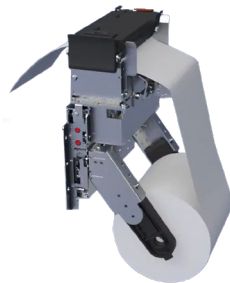

All SK1-211 models come with Serial RS-232C and Mini-USB interfaces which integrate with many commonly used kiosk solutions.

Fast Printing Speed

Star SK1 Series come with 250 mm/sec print speed with high quality printing

Dual Interface Support

Serial Interface

Mini-USB interface

Auto Paper Loading Function

Adjustable Paper Holder

Vertical Orientation Available

SK1-211 Specifications

| | | |
|----------------------|--|----------------------------------|
| Printer Model | SK1-211 | |
| Printer Method | Direct Thermal Line Printing | |
| Emulation | StarPRNT & ESC/POS | |
| Print Speed | Max. 250 mm/second | |
| Resolution | 203 dpi (8 dot/mm) | |
| Print Width | 56mm /54mm | |
| Paper Specifications | Type | Thermal Paper Roll |
| | Paper Width | 60mm / 58mm |
| | Roll Diameter | Max. Ø 120mm (254mm with option) |
| | Thickness | 59 ~ 150 µm |
| Auto-Cutter | Partial cut (Leave center point) / Full cut | |
| Connectivity | <ul style="list-style-type: none"> Mini-USB x 1 Serial (RS-232c) x 1 | |
| Power Supply | DC Power supply DC 24V ± 5% / TYP 2.7A | |
| Dimensions | 104 x 145.5 x 85.4 mm (W x D x H) | |
| Weight | Approx. 0.57 kg (without paper roll) | |
| Barcode Supported | 1D : UPC-A/E, JAN13/8, CODE39, CODE93, ITF, CODABAR, CODE128, GS1 Databar Omni-directional, Truncated, Limited, Stacked, Stacked Omni-directional 2D : QR Code, MaxiCode, PDF417, Data Matrix | |
| Reliability | Print Head : 150 Kilometer Auto Cutter : 2 million cuts | |

SK1-211 Option List

With / Without LED

Bezel

With / Without LED

Presenter

Large Paper Holder HL1

Large Paper Holder HL2

Large Paper Holder HL3