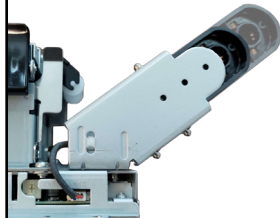

Dual Interface Support

Serial Interface

Mini-USB interface

Auto Paper Loading Function

Adjustable Paper Holder

Vertical Orientation Available

SK1-211 Specifications

| | | |
|----------------------|--|----------------------------------|
| Printer Model | SK1-211 | |
| Printer Method | Direct Thermal Line Printing | |
| Emulation | StarPRNT & ESC/POS | |
| Print Speed | Max. 250 mm/second | |
| Resolution | 203 dpi (8 dot/mm) | |
| Print Width | 56mm /54mm | |
| Paper Specifications | Type | Thermal Paper Roll |
| | Paper Width | 60mm / 58mm |
| | Roll Diameter | Max. Ø 120mm (254mm with option) |
| | Thickness | 59 ~ 150 µm |
| Auto-Cutter | Partial cut (Leave center point) / Full cut | |
| Connectivity | <ul style="list-style-type: none"> Mini-USB x 1 Serial (RS-232c) x 1 | |
| Power Supply | DC Power supply DC 24V ± 5% / TYP 2.7A | |
| Dimensions | 104 x 145.5 x 85.4 mm (W x D x H) | |
| Weight | Approx. 0.57 kg (without paper roll) | |
| Barcode Supported | 1D : UPC-A/E, JAN13/8, CODE39, CODE93, ITF, CODABAR, CODE128, GS1 Databar Omni-directional, Truncated, Limited, Stacked, Stacked Omni-directional 2D : QR Code, MaxiCode, PDF417, Data Matrix | |
| Reliability | Print Head : 150 Kilometer Auto Cutter : 2 million cuts | |

SK1-211 Option List

With / Without LED

Bezel

With / Without LED

Presenter

Large Paper Holder HL1

Large Paper Holder HL2

Large Paper Holder HL3