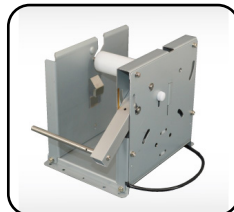

Dual Interface Support

Serial Interface

Mini-USB interface

Auto Paper Loading Function

Adjustable Paper Holder

Vertical Orientation Available

SK1-211 Specifications

| | | |
|----------------------|--|----------------------------------|
| Printer Model | SK1-211 | |
| Printer Method | Direct Thermal Line Printing | |
| Emulation | StarPRNT & ESC/POS | |
| Print Speed | Max. 250 mm/second | |
| Resolution | 203 dpi (8 dot/mm) | |
| Print Width | 56mm /54mm | |
| Paper Specifications | Type | Thermal Paper Roll |
| | Paper Width | 60mm / 58mm |
| | Roll Diameter | Max. Ø 120mm (254mm with option) |
| | Thickness | 59 ~ 150 µm |
| Auto-Cutter | Partial cut (Leave center point) / Full cut | |
| Connectivity | <ul style="list-style-type: none"> Mini-USB x 1 Serial (RS-232c) x 1 | |
| Power Supply | DC Power supply DC 24V ± 5% / TYP 2.7A | |
| Dimensions | 104 x 145.5 x 85.4 mm (W x D x H) | |
| Weight | Approx. 0.57 kg (without paper roll) | |
| Barcode Supported | 1D : UPC-A/E, JAN13/8, CODE39, CODE93, ITF, CODABAR, CODE128, GS1 Databar Omni-directional, Truncated, Limited, Stacked, Stacked Omni-directional 2D : QR Code, MaxiCode, PDF417, Data Matrix | |
| Reliability | Print Head : 150 Kilometer Auto Cutter : 2 million cuts | |

SK1-211 Option List

With / Without LED

Bezel

With / Without LED

Presenter

Large Paper Holder HL1

Large Paper Holder HL2

Large Paper Holder HL3