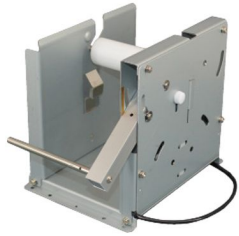

Optional Products

The SK Series is compatible with many options including Bezel, an LED Bezel, a Presenter, an LED Presenter, an Anti-Paper Jam Bezel and Large Paper Roll Holder.

<p>Bezel BZ-SK1</p>  <ul style="list-style-type: none"> + Compact and light weight + Applicable for 2" and 3" Kiosk printer + Paper sensor available (option) 	 SK1-211  SK1-311  SK1-24  SK1-221  SK1-321  SK1-V211  SK1-V311	<p>LED Bezel LB-SK1 & Anti-Paper Jam Function BZ2-SK1/SK4</p>  <ul style="list-style-type: none"> + LED flashing bezel + LED illumination incorporated (Green and Red) + Small and compact and light weight + Applicable for 2" and 3" Kiosk printer + Available for paper sensor (option) + A mechanical shutter to protect against foreign objects + Function BZ-SK4 applicable for SK4-21 and SK4-31 only 	 SK1-211  SK1-311  SK1-24  SK1-221  SK1-321  SK1-V211  SK1-V311  SK4-21  SK4-31
<p>Presenter Unit PR-SK1-21 for 2inch PR-SK1-31 for 3inch</p>  <ul style="list-style-type: none"> + High reliability and long life for stepping motor drive + Compact and simple structure + Retracter withdraws uncleected paper 	 SK1-211  SK1-311  SK1-24  SK1-221  SK1-321  SK1-v211  SK1-v311  SK1-41	<p>LED Presenter PR2-SK1</p>  <ul style="list-style-type: none"> + Two color LED incorporated (Green and Red) + Paper retracting function available + Compact and simple structure + High reliability and long life with a stepping motor drive 	 SK1-211  SK1-311  SK1-221  SK1-321  SK1-V211  SK1-V311

KIOSK PRINTER OPTIONS

SK Series

Large Paper Holder
HL1

- + Simple and robust structure
- + Max. paper roll: $\varnothing 200\text{mm}$
- + Paper near end sensor available

SK1-211

SK1-311

Sample

Large Paper Holder
HL3

- + Simple and robust structure
- + Max. paper roll: $\varnothing 254\text{mm}$
- + Paper near end sensor available

SK1-41

Sample

Large Paper Holder
HL2

- + Simple and robust structure
- + Max. paper roll: $\varnothing 200\text{mm}$
- + Paper near end sensor available